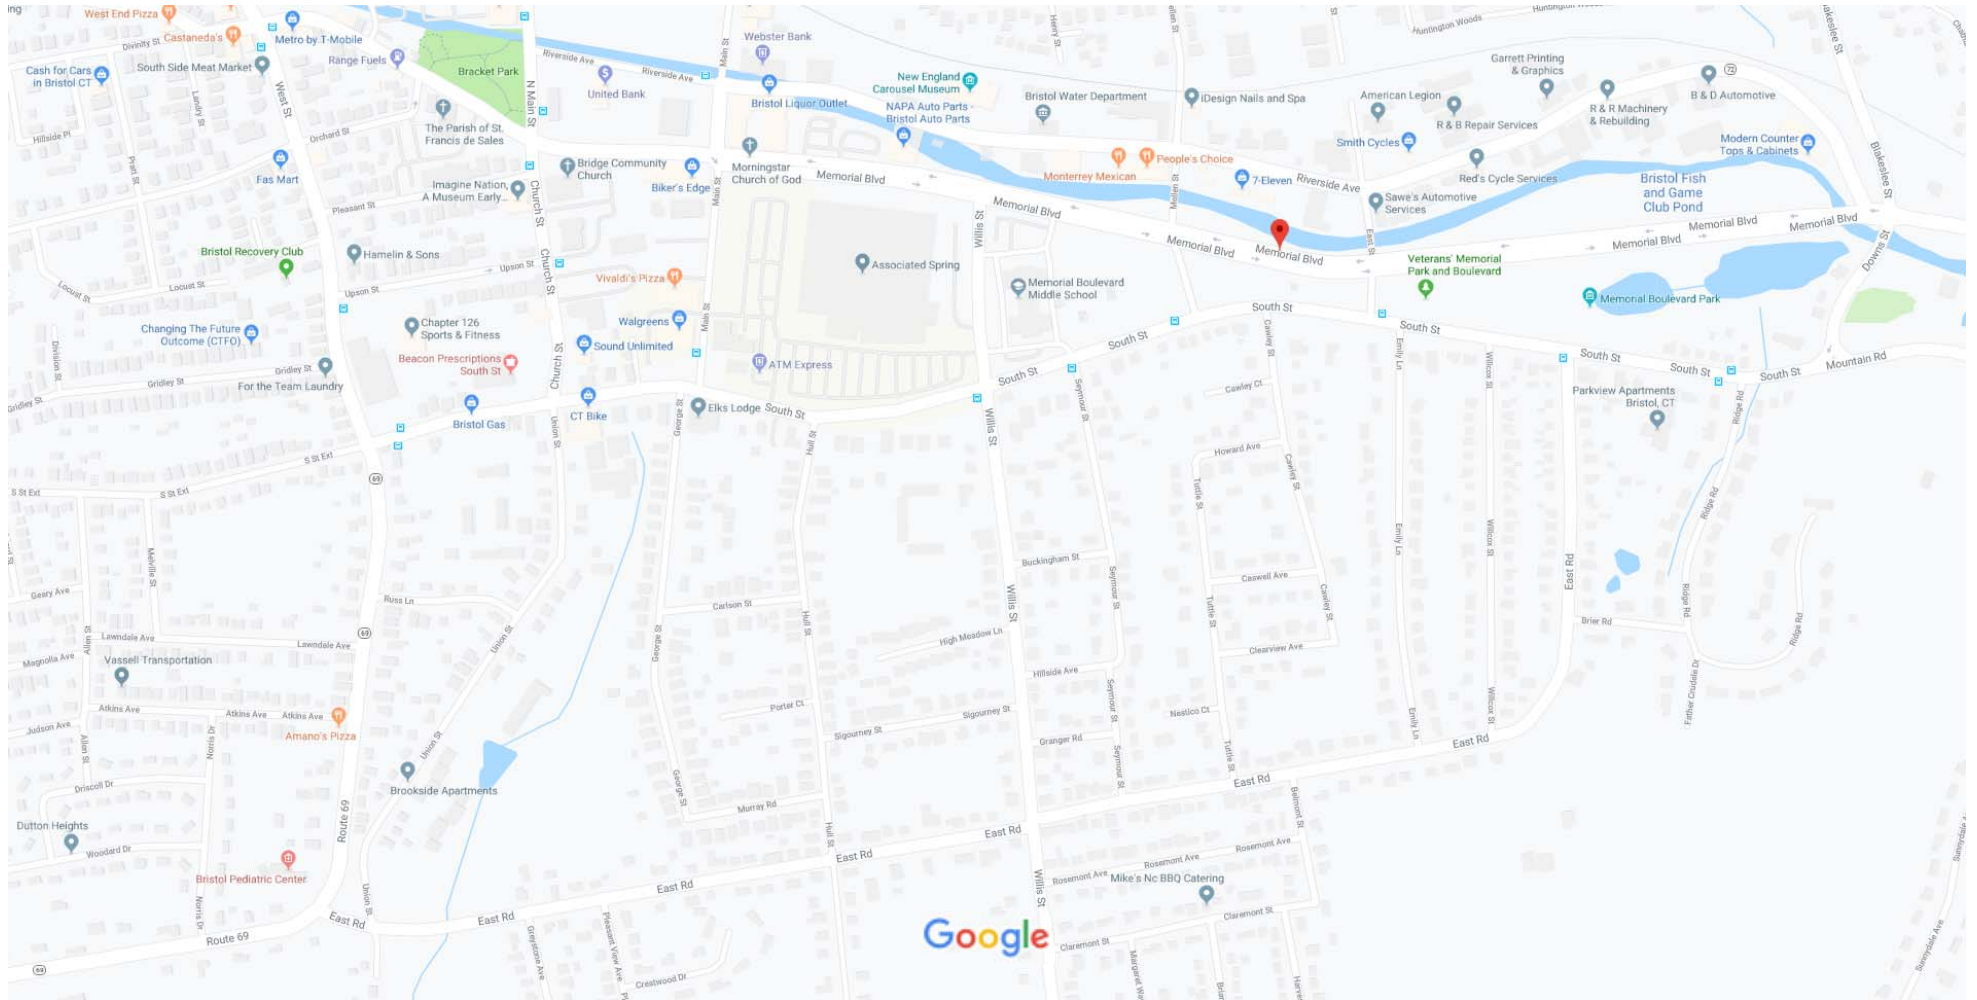

# Google Maps Memorial Blvd

Map data ©2019 200 ft